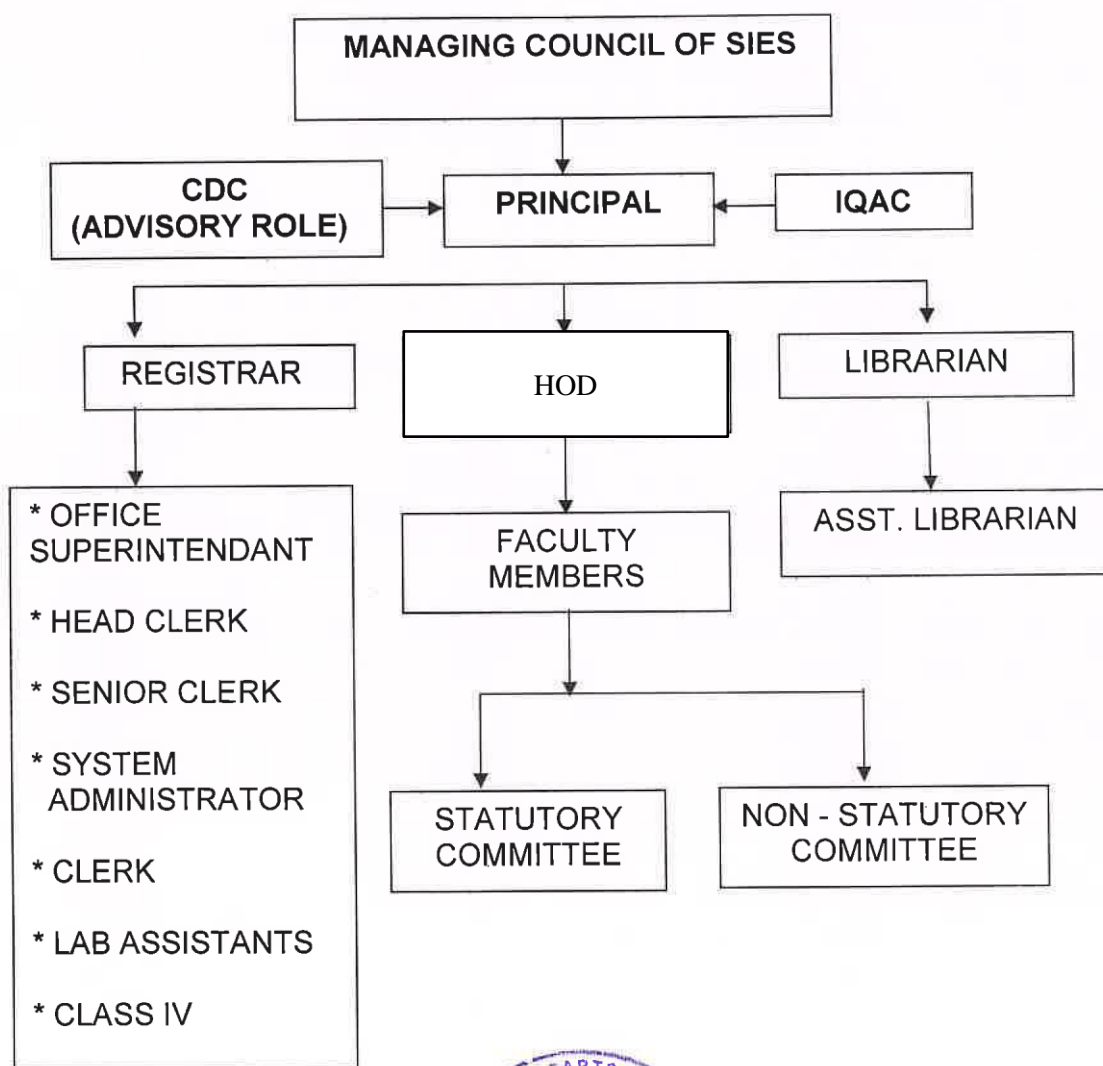

Organizational Chart of SIESASCN

Koelke
PRINCIPAL
 S.I.E.S. (NERUL) COLLEGE OF
 ARTS, SCIENCE & COMMERCE
 Sri Chandrasekarendra Saraswathy
 Vidyapuram, Plot 1-C, Sector-V,
 Nerul, Navi Mumbai-400706