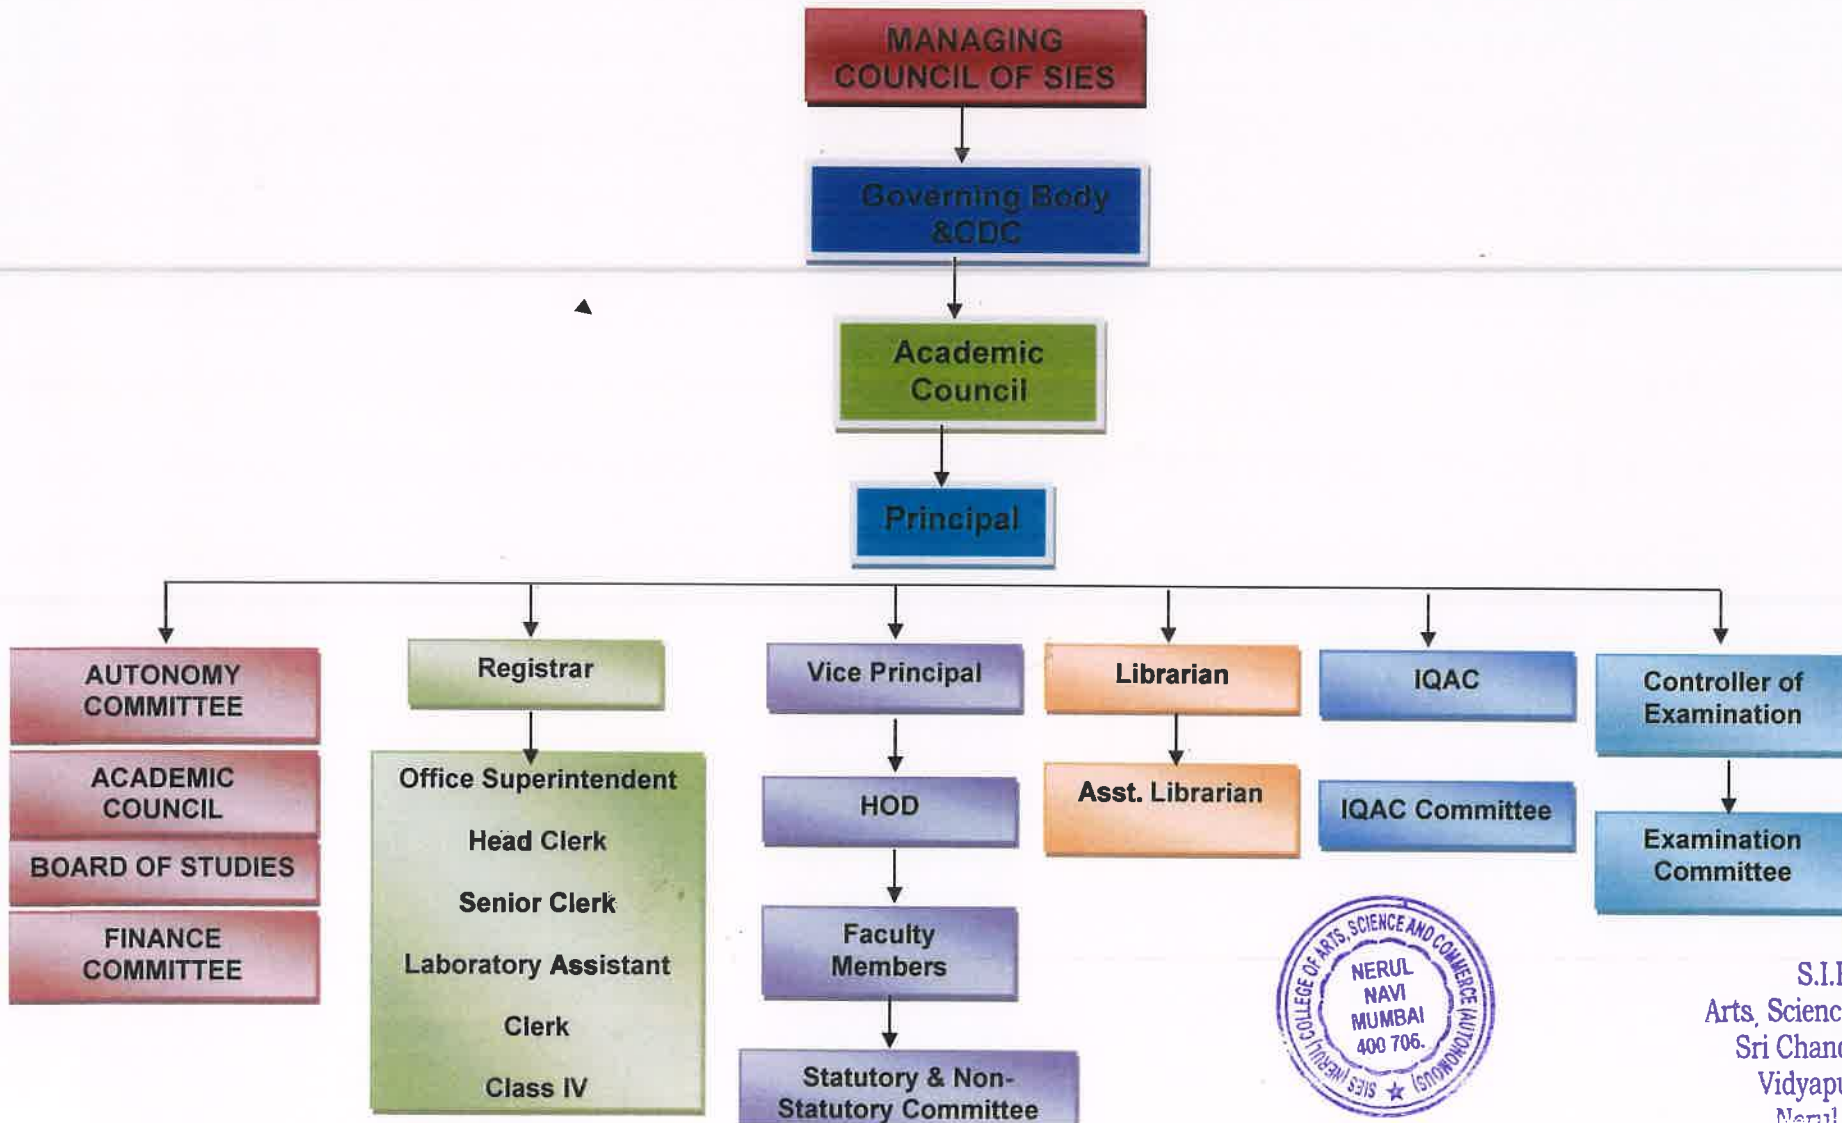

## ORGANISATIONAL CHART OF SIES (NERUL) COLLEGE OF ARTS, SCIENCE & COMMERCE (AUTONOMOUS)

*Koln*  
**PRINCIPAL**  
 S.I.E.S (Nerul) College Of  
 Arts, Science & Commerce (Autonomous)  
 Sri Chandrasekarendra Saraswathy  
 Vidyapuram, Plot 1-C, Sector V,  
 Nerul, Navi Mumbai 400 706